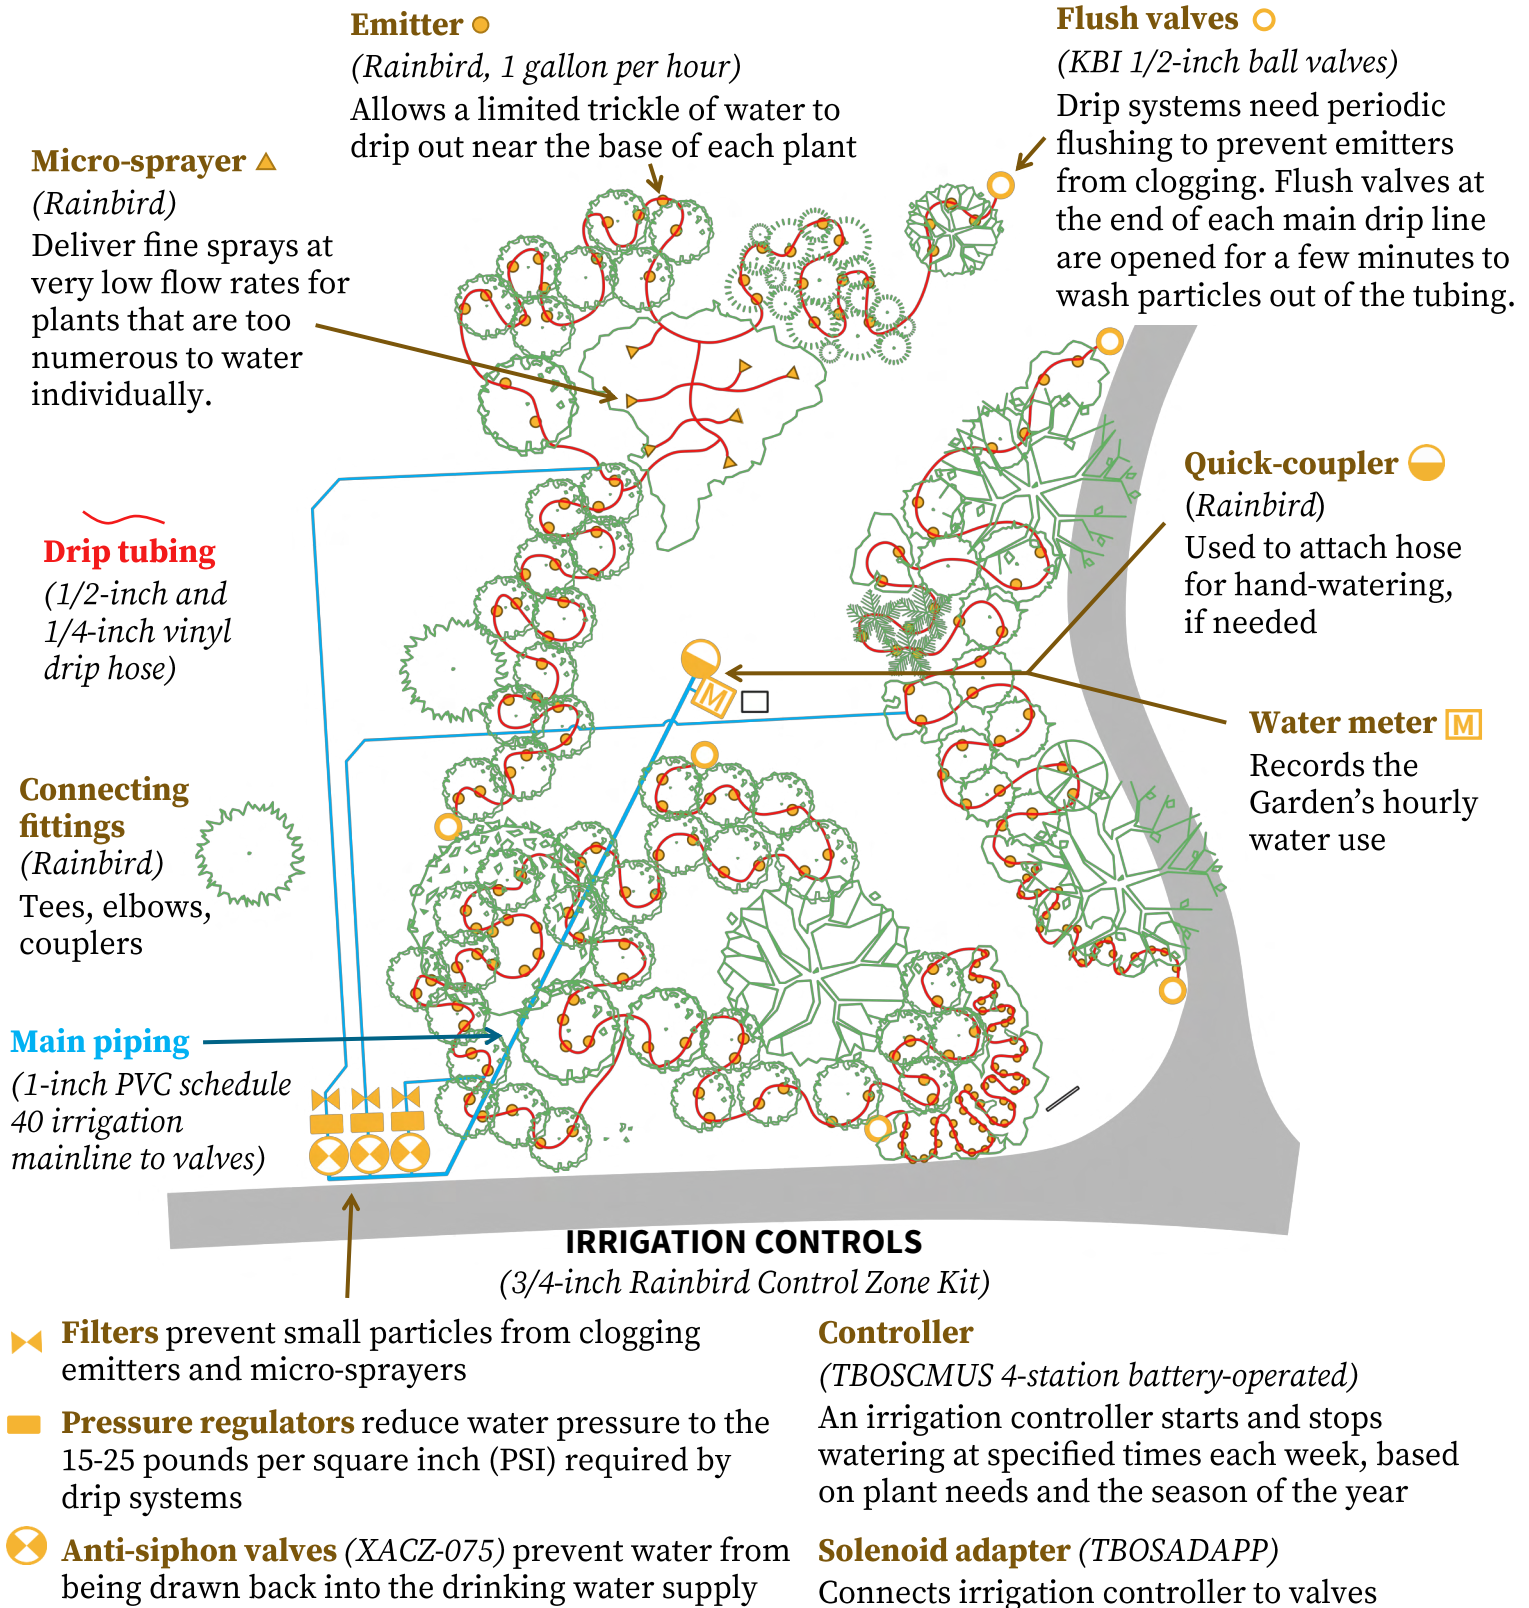

STANFORD UNIVERSITY WATER-WISE GARDEN Drip Irrigation System Specifications

suwater.stanford.edu/water-wise-garden

DRIP IRRIGATION is perfect for shrubs and groundcovers because it delivers water to each plant at the roots instead of spraying water all over.

Note: This diagram is for informational purposes only and may not reflect the current state of the Garden. Additionally, it does not constitute an endorsement or recommendation from Stanford University of any of the manufacturers or equipment.