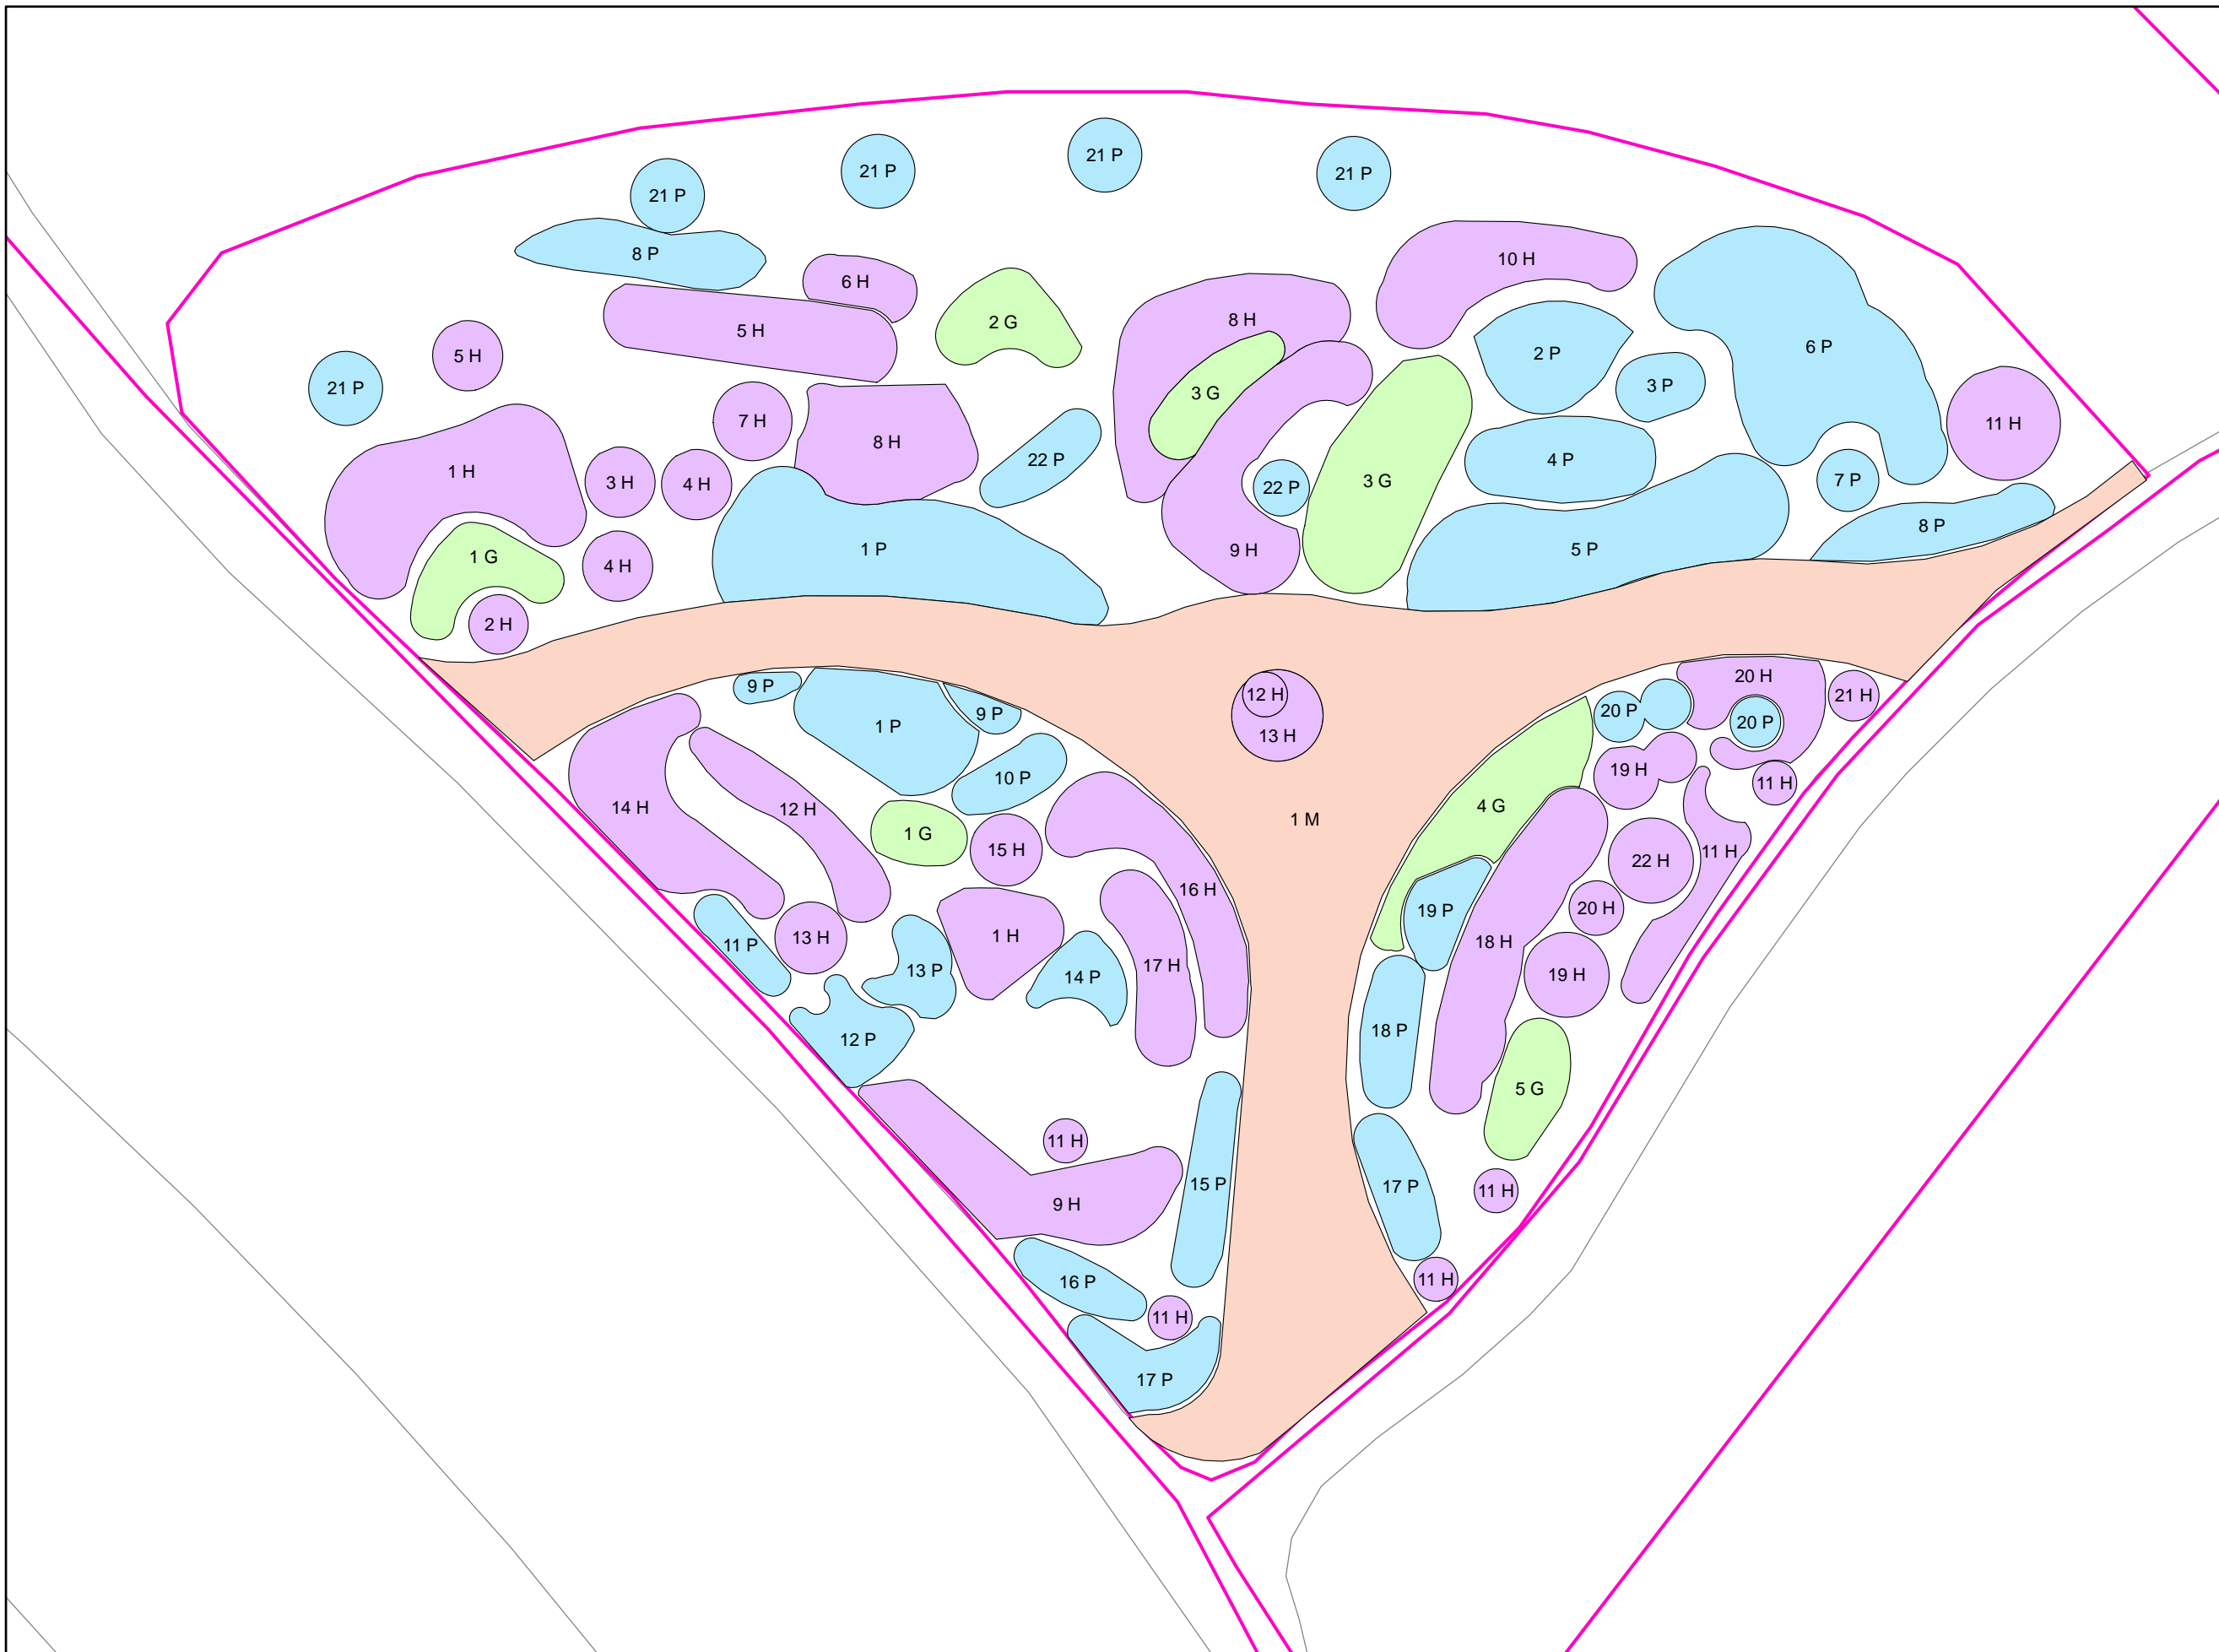

ID	TYPE	LOCATION	NOTES	HEIGHT	SPECIES1	SPECIES2	AREA	PERIMETER	SURF_AREA
1	G	Waterwise Demonstration Garden		1	Coprosma kirkii		95.784	57.290	153
2	G	Waterwise Demonstration Garden		1	Arctostaphylos griseus h. 'Carmel Creeper'		62.044	32.203	94
3	G	Waterwise Demonstration Garden		1	Arctostaphylos edmundsii 'Carmel Sur'		211.407	82.417	294
4	G	Waterwise Demonstration Garden		2	Myoporum parvifolium 'Putah Creek'		105.175	60.156	225
5	G	Waterwise Demonstration Garden		3	Hardenbergia violacea		55.193	29.151	143
1	H	Waterwise Demonstration Garden		5	Rosa californica		252.374	92.315	714
2	H	Waterwise Demonstration Garden		2	Ceanothus impressus 'Puget Blue'		17.939	15.034	48
3	H	Waterwise Demonstration Garden		6	Ribes speciosum		25.132	17.802	132
4	H	Waterwise Demonstration Garden		6	Cercis occidentalis		50.264	35.605	264
5	H	Waterwise Demonstration Garden		12	Arctostaphylos 'Dr Hurd'		151.569	72.204	1018
6	H	Waterwise Demonstration Garden		4	Ceanothus 'Dark Star'		34.133	24.021	130
7	H	Waterwise Demonstration Garden		10	Arbutus unedo		31.887	20.042	232
8	H	Waterwise Demonstration Garden		2	Arctostaphylos 'Pacific Mist'		259.439	114.190	488
9	H	Waterwise Demonstration Garden		5	Arctostaphylos densiflora 'Howard McMinn'		292.002	129.851	941
10	H	Waterwise Demonstration Garden		3	Arctostaphylos hookeri 'Wayside'		123.650	52.809	282
11	H	Waterwise Demonstration Garden		10	Heteromeles arbutifolia		172.554	132.770	1500
12	H	Waterwise Demonstration Garden		4	Rhamnus californica 'Eve Case'		84.757	58.796	320
13	H	Waterwise Demonstration Garden		3	Galvezia speciosa 'Boca Rosa'		58.931	49.896	209
14	H	Waterwise Demonstration Garden		7	Arctostaphylos densiflora 'John Dourley'		134.967	59.147	549
15	H	Waterwise Demonstration Garden		3	Berberis darwinii		26.388	18.234	81
16	H	Waterwise Demonstration Garden		3	Ribes viburnifolium		114.812	60.950	298
17	H	Waterwise Demonstration Garden		5	Ribes sanguineum		72.657	38.794	267
18	H	Waterwise Demonstration Garden		6	Westringia fruticosa 'Wynyabbie Gem'		151.423	63.709	534
19	H	Waterwise Demonstration Garden		5	Westringia rosmariniformis		70.108	45.409	297
20	H	Waterwise Demonstration Garden		4	Grevillea noellii		82.044	65.824	345
21	H	Waterwise Demonstration Garden		5	Grevillea rosmarinifolia 'Scarlet Sprite'		13.158	12.876	78
22	H	Waterwise Demonstration Garden		6	Grevillea 'Red Hooks'		36.958	21.576	166
1	M	Waterwise Demonstration Garden		0	Mulch		1758.320	432.718	1758
1	P	Waterwise Demonstration Garden		2	Santolina chamaecyparissus		341.907	116.021	574
2	P	Waterwise Demonstration Garden		2	Sesleria autumnalis		80.812	33.771	148
3	P	Waterwise Demonstration Garden		2	Helictotrichon sempervirens		31.010	20.325	72
4	P	Waterwise Demonstration Garden		2	Achillea millefolium		89.443	37.863	165
5	P	Waterwise Demonstration Garden		2	Bouteloua gracilis		227.500	73.612	375
6	P	Waterwise Demonstration Garden		4	Muhlenbergia rigens		278.171	75.374	580
7	P	Waterwise Demonstration Garden		3	Calamagrostis acutiflora 'Karl Foerster'		19.461	15.657	66
8	P	Waterwise Demonstration Garden		2	Festuca californica		142.740	87.469	318
9	P	Waterwise Demonstration Garden		2	Teucrium chamaedrys		23.749	29.544	83
10	P	Waterwise Demonstration Garden		3	Salvia clevelandii 'Winnifred Gilman'	Salvia clevelandii 'Allen Chickering'	36.616	24.376	110
11	P	Waterwise Demonstration Garden		1	Rubus calycinoides		28.454	23.620	52
12	P	Waterwise Demonstration Garden		2	Zauschneria californica 'Wayne's Silver'		48.613	30.485	110
13	P	Waterwise Demonstration Garden		4	Anigozanthos flavidus Hybrid RED		37.847	26.450	144
14	P	Waterwise Demonstration Garden	winter dieback	1	Asarum caudatum		35.592	25.556	61
15	P	Waterwise Demonstration Garden		3	Salvia mellifera		59.467	39.064	177
16	P	Waterwise Demonstration Garden	dying	2	Zauschneria californica 'Select Mattole'		38.394	26.751	92
17	P	Waterwise Demonstration Garden		3	Salvia mellifera 'Terra Seca'		107.103	64.949	302
18	P	Waterwise Demonstration Garden		2	Correa alba 'Alba'		50.120	29.579	109
19	P	Waterwise Demonstration Garden		2	Phormium tenax 'Jack Spratt'		37.365	25.103	88
20	P	Waterwise Demonstration Garden		5	Phormium tenax 'Maori Queen'		39.295	35.916	219
21	P	Waterwise Demonstration Garden		5	Romneya coulteri		138.759	93.485	606
22	P	Waterwise Demonstration Garden		1	Iris douglasiana		56.198	40.835	97

Waterwise Demonstration Garden

Legend

waterwise-garden

TYPE

1-26-2010